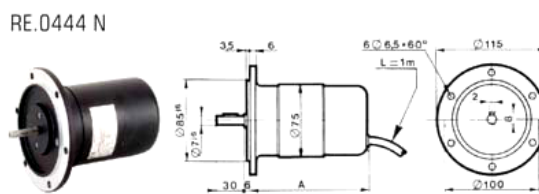

Our technical help desk is always available to discuss your applications and in particular help you identify your Tacho that requires replacement.

We offer replacements for many other brands including Hubner, Baumuller, BALDOR, Debu, Magnetic, Rotex, GE and Thalheim.

If you are looking for a replacement Tacho it is helpful to include the Model & Serial number in any correspondence.

PRECILEC

(SPECS FOR GUIDELINES ONLY)