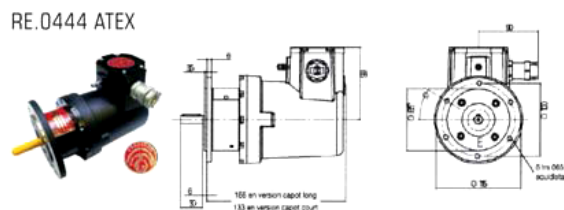

Our technical help desk is always available to discuss your applications and in particular help you identify your Tacho that requires replacement.

We offer replacements for many other brands including Hubner, Baumuller, BALDOR, Debu, Magnetic, Rotex, GE and Thalheim.

If you are looking for a replacement Tacho it is helpful to include the Model & Serial number in any correspondence.

PRECILEC

(SPECS FOR GUIDELINES ONLY)