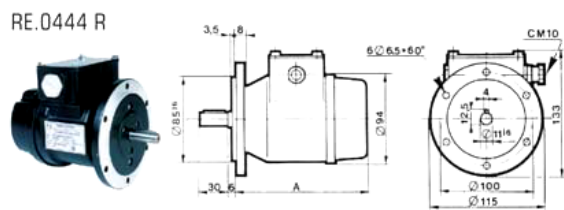

Our technical help desk is always available to discuss your applications and in particular help you identify your Tacho that requires replacement.

We offer replacements for many other brands including Hubner, Baumuller, BALDOR, Debu, Magnetic, Rotex, GE and Thalheim.

If you are looking for a replacement Tacho it is helpful to include the Model & Serial number in any correspondence.

PRECILEC

(SPECS FOR GUIDELINES ONLY)