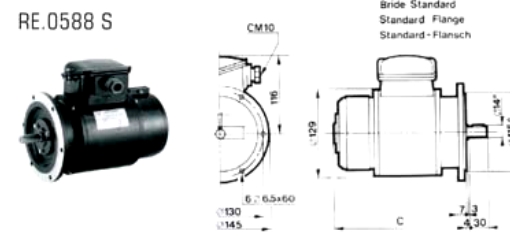

Our technical help desk is always available to discuss your applications and in particular help you identify your Tacho that requires replacement.

We offer replacements for many other brands including Hubner, Baumuller, BALDOR, Debu, Magnetic, Rotex, GE and Thalheim.

If you are looking for a replacement Tacho it is helpful to include the Model & Serial number in any correspondence.

PRECILEC

(SPECS FOR GUIDELINES ONLY)