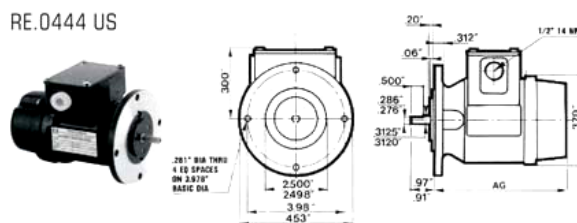

Our technical help desk is always available to discuss your applications and in particular help you identify your Tacho that requires replacement.

We offer replacements for many other brands including Hubner, Baumuller, BALDOR, Debu, Magnetic, Rotex, GE and Thalheim.

If you are looking for a replacement Tacho it is helpful to include the Model & Serial number in any correspondence.

PRECILEC

(SPECS FOR GUIDELINES ONLY)