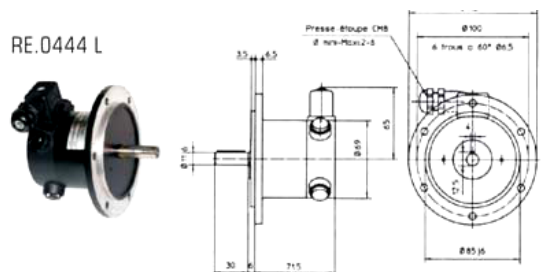

Our technical help desk is always available to discuss your applications and in particular help you identify your Tacho that requires replacement.

We offer replacements for many other brands including Hubner, Baumuller, BALDOR, Debu, Magnetic, Rotex, GE and Thalheim.

If you are looking for a replacement Tacho it is helpful to include the Model & Serial number in any correspondence.

PRECILEC

(SPECS FOR GUIDELINES ONLY)