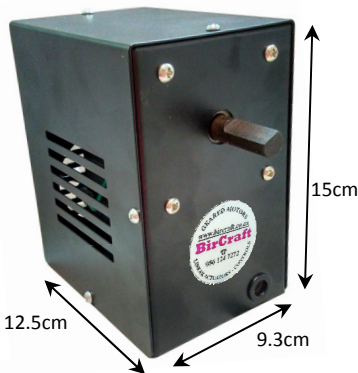

BEE Certified

BA4414A

PLEASE NOTE: DO NOT TAMPER WITH OR DRILL MOUNTING HOLES

Model	Voltage	Speed	Torque	Current
BA4414A	230V AC 50HZ	3.3RPM	20NM	0.5A
Complete with Enclosed Cover, Heavy Duty Gears and High Temperature Grease				

**Enclosed Cover Included with
3-Core Lead Wire,
On/Off Switch &
Protection Fuse**

**Balancing Arm – Optional
(Highly Recommended)**

Typical Applications

- Spitbraai
- Rotisserie
- Turntables
- Equipment
- Displays
- Rotating Signage
- Screw Feed
- Mixers
- Drum Rollers
- Conveyors
- Vending Machines
- Dispensing Machines
- Peristaltic Pumps
- Commercial Cooking Equipment
- And Many More Applications