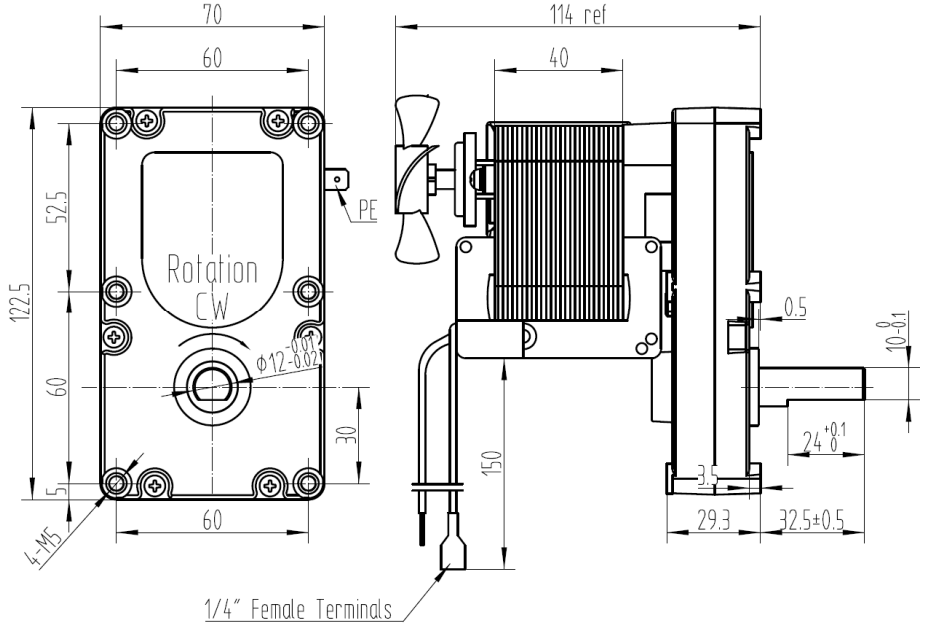

BEE Certified

BA4414A

PLEASE NOTE: DO NOT TAMPER WITH OR DRILL MOUNTING HOLES

Model	Voltage	Speed	Torque	Current
BA4414A	230V AC 50HZ	3.3RPM	20NM	0.5A
Complete with Enclosed Cover, Heavy Duty Gears and High Temperature Grease				