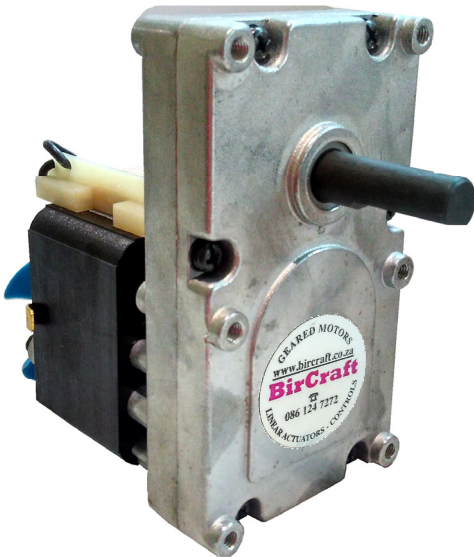

BEE Certified

BA4414A

PLEASE NOTE: DO NOT TAMPER WITH OR DRILL MOUNTING HOLES

Model	Voltage	Speed	Torque	Current
BA4414A	230V AC 50HZ	3.3RPM	20NM	0.5A
Complete with Enclosed Cover, Heavy Duty Gears and High Temperature Grease				

**Enclosed Cover Included with
3-Core Lead Wire,
On/Off Switch &
Protection Fuse**

**Balancing Arm – Optional
(Highly Recommended)**

Typical Applications

- Spitbraai
- Rotisserie
- Turntables
- Equipment
- Displays
- Rotating Signage
- Screw Feed
- Mixers
- Drum Rollers
- Conveyors
- Vending Machines
- Dispensing Machines
- Peristaltic Pumps
- Commercial Cooking Equipment
- And Many More Applications