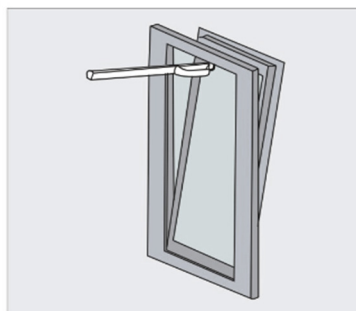

Architectural Electric Actuators Vents, Windows & Skylight Openers

Features:

- ✓ Fixed and movable installation
- ✓ 180 mm
- ✓ 600 N
- ✓ 24 Vdc
- ✓ -15 ~ + 75 °C
- ✓ Protection class: IP65
- ✓ Endurance Tested

Applications:

- ✓ Factory Ventilation
- ✓ Fire Ventilation
- ✓ Multi – Window Opening Systems
- ✓ Office Building Ventilation
- ✓ Trickle Ventilation and so much more!

Dimensions:

Application and Installation:

Installation of the Rack and Pinion Actuator is Flexible – This can be applied to the top and bottom hung window, central and horizontal opening, skylight and alike.

Top Hung Window

Bottom Hung Window

Skylight