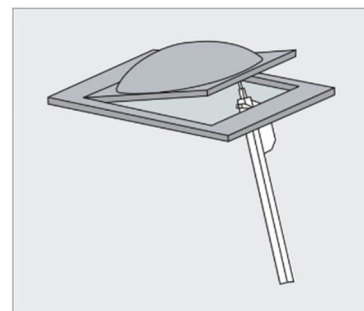

Installation of the Rack and Pinion Actuator is Flexible – This can be applied to the top and bottom hung window, central and horizontal opening, skylight and alike.

Top Hung Window

Bottom Hung Window

Skylight