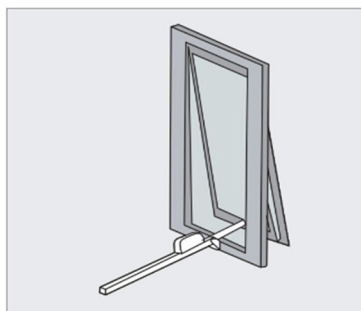

Architectural Electric Actuators Vents, Windows & Skylight Openers

Features:

- ✓ Fixed and movable installation
- ✓ 180 mm
- ✓ 600 N
- ✓ 24 Vdc
- ✓ -15 ~ + 75 °C
- ✓ Protection class: IP65
- ✓ Endurance Tested

Applications:

- ✓ Factory Ventilation
- ✓ Fire Ventilation
- ✓ Multi – Window Opening Systems
- ✓ Office Building Ventilation
- ✓ Trickle Ventilation and so much more!

Dimensions:

Application and Installation:

Installation of the Rack and Pinion Actuator is Flexible – This can be applied to the top and bottom hung window, central and horizontal opening, skylight and alike.

Top Hung Window

Bottom Hung Window

Skylight