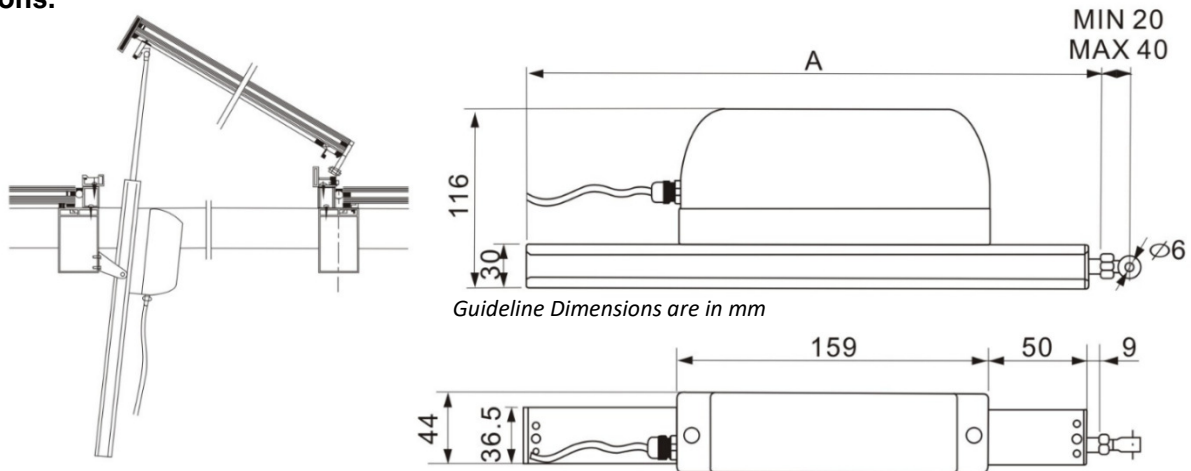

Dimensions: