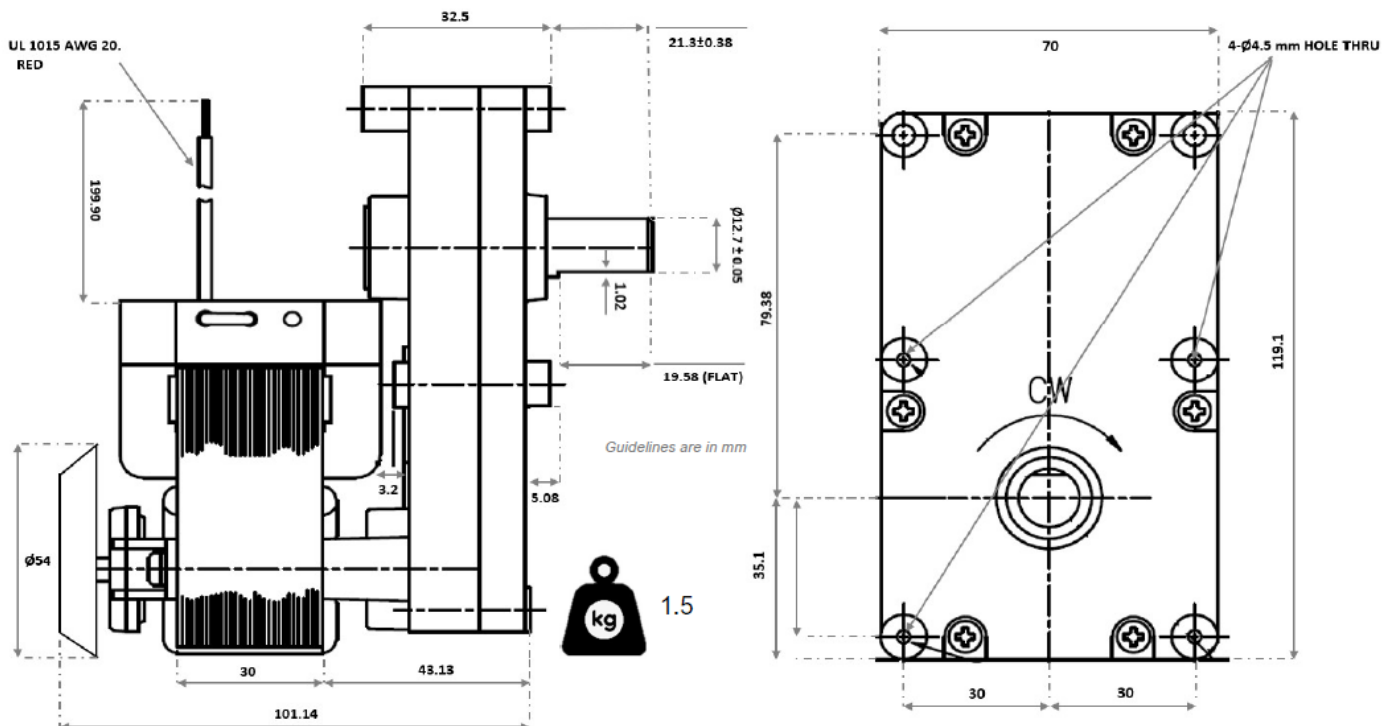

ACCESSORIES: (Accessories are optional but highly recommended.)

Cover / Enclosure

Balancing Arm / Counterweight

DIMENSIONS:

PLEASE NOTE: DO NOT TAMPER WITH OR DRILL MOUNTING HOLES

GUIDELINE DIMENSIONS ONLY