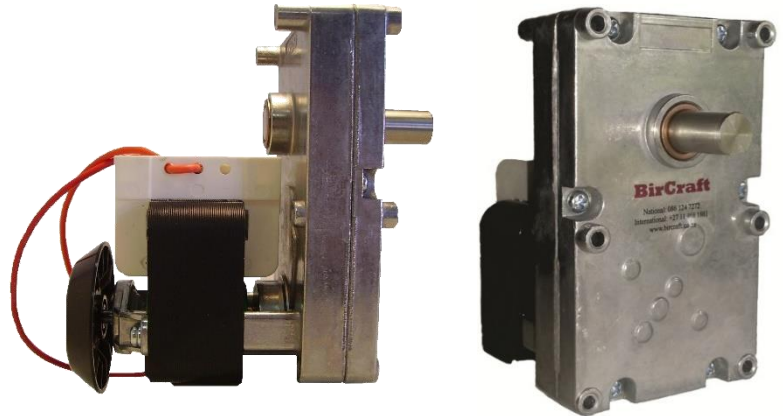

t: + (27) 011 468 1881 c: + (27) 074 465 1744
 e: 01@BirCraft.co.za w: www.BirCraft.co.za

AC Shaded Pole Motor (Spit Motors / Rotisserie Motors / BBQ Motors / Braai Motors) MGG-SPIT

The unit is good for a balanced weight of 35 KG – 40 KG (Depending on how you balance this)

CODE	VOLT	SPEED	TORQUE	AMPS
MGG-SPIT	230 Vac	3 RPM	20 Nm	0.47 A

RPM: Revolutions per Minute

FEATURES:

- Stainless Steel Shaft
- Motor Cooling Fan
- High Temperature Grease

TYPICAL APPLICATIONS:

- Spitbraai
- Rotisserie
- Turntables
- Equipment
- Displays
- Rotating Signage
- Screen Feed
- Commercial Cooking Equipment
- Many More Applications

ACCESSORIES: (Accessories are optional but highly recommended.)

Cover / Enclosure

Balancing Arm / Counterweight

DIMENSIONS:

PLEASE NOTE: DO NOT TAMPER WITH OR DRILL MOUNTING HOLES

GUIDELINE DIMENSIONS ONLY