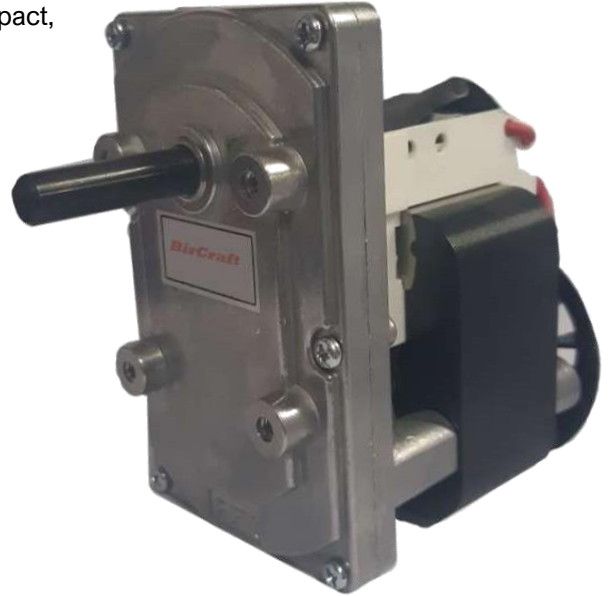

t: + (27) 011 468 1881 c: + (27) 074 465 1744
 e: 01@BirCraft.co.za w: www.BirCraft.co.za

AC Shaded Pole Motor with Motor Cooling Fan MGGKGB-29-FC

BirCraft's wide range of Shaded Pole Geared Motors are compact, robust, reliable, and economical.

- Voltages: 208 – 230 Vac (Single Phase)
- Other voltages and speed available on request
- Options: Thermal Protection / Brake / Custom Design

Typical Applications:

- | | |
|------------------|------------------------------|
| Light Spitbraai | Rotating Signage |
| Light Rotisserie | Screen Feed |
| Turntables | Commercial Cooking Equipment |
| Displays | Many More Applications |

Standard Regular Stock includes:

- 2.9 RPM
- 4.5 RPM
- 14 RPM

VOLT	SPEED	TORQUE	AMPS
230 Vac	29 RPM	1.05 Nm	0.4 A

RPM: Revolutions per Minute

DIMENSIONS:

Note:

1. End Play: within 0.3mm from shaft-end of Gearbox
2. Rotation Direction: CW from Output Shaft's View
3. Max Torque: Not exceed 20kgf.cm