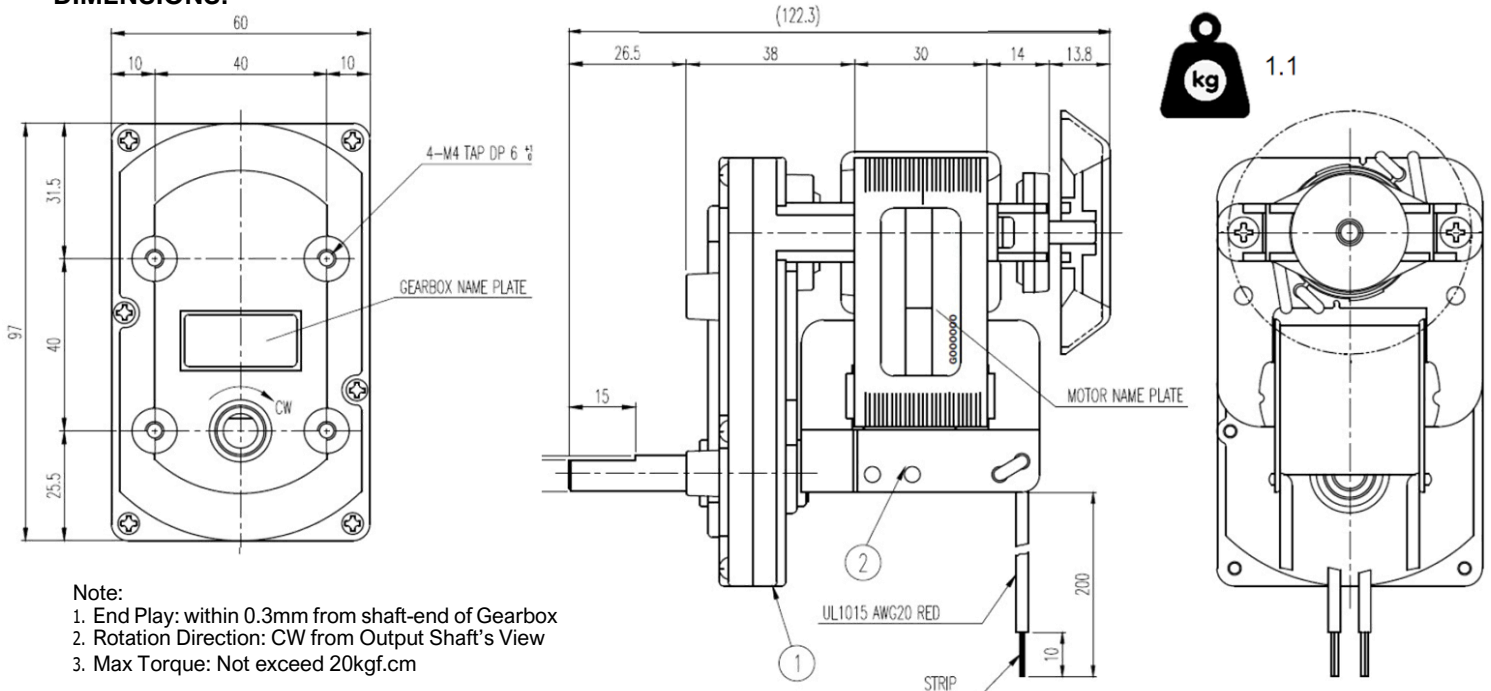

Standard Regular Stock includes:

- 2.9 RPM
- 4.5 RPM
- 14 RPM

VOLT	SPEED	TORQUE	AMPS
230 Vac	29 RPM	1.05 Nm	0.4 A

RPM: Revolutions per Minute

DIMENSIONS:

Note:

1. End Play: within 0.3mm from shaft-end of Gearbox
2. Rotation Direction: CW from Output Shaft's View
3. Max Torque: Not exceed 20kgf.cm